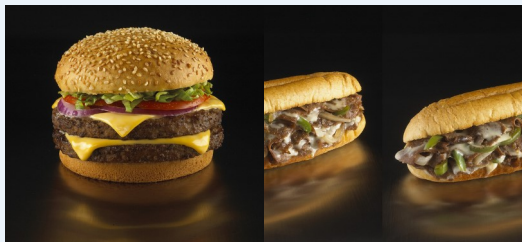

Saturdays 2000-2300

Rates: Kids / Adults

1. Unlimited Cosmic Bowling \$10 / \$20

(Includes shoe rental)

2. Or by the game for \$5 per game

760-380-4249

905 Landford Lake Rd

Fort Irwin, CA 92310

GRILL MENU

Hamburger	\$ 4.75
Cheeseburger	\$ 5.25
Double Hamburger	\$ 7.00
Double Cheeseburger	\$ 7.75
Add Bacon to any burger \$1.25	
Philly Cheese Steak	\$ 5.75
Patty Melt	\$ 5.75
Grilled Cheese	\$ 3.00
BLT	\$ 5.75
Tuna Melt	\$ 5.75
Tuna Sub	\$ 6.00
Hot Dog	\$ 2.25
Chili Cheese Dog	\$ 2.75
Grilled Chicken Sandwich	\$ 5.50
Crispy Chicken Sandwich	\$ 5.50
Buffalo Chicken Sandwich	\$ 5.50

Make it a Combo \$ 2.75

Any Grilled or Fried Entrée, includes choice of side and a 20oz fountain beverage

CHICKEN & SHRIMP MENU

Choice of Mild, Hot, Honey BBQ,
Sweet-n-Spicy BBQ, Lemon Pepper or Teriyaki